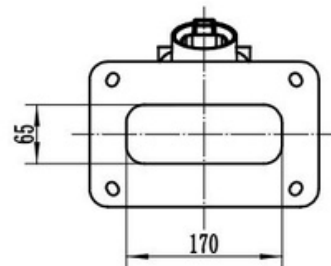

IQ Wallbox & Commercial dual pedestal

ocularcharging.com.au
sales@ocularcharging.com.au
1300 912 650