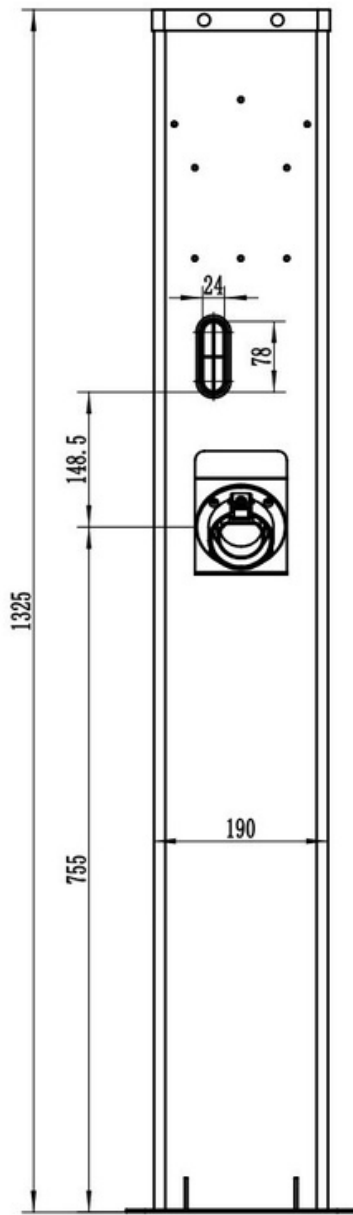

IQ Wallbox & Commercial dual pedestal

ocularcharging.com.au
sales@ocularcharging.com.au
1300 912 650