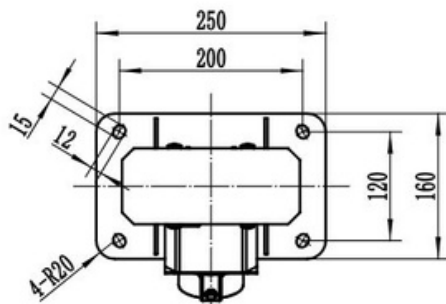

IQ Wallbox & Commercial dual pedestal

ocularcharging.com.au
sales@ocularcharging.com.au
1300 912 650